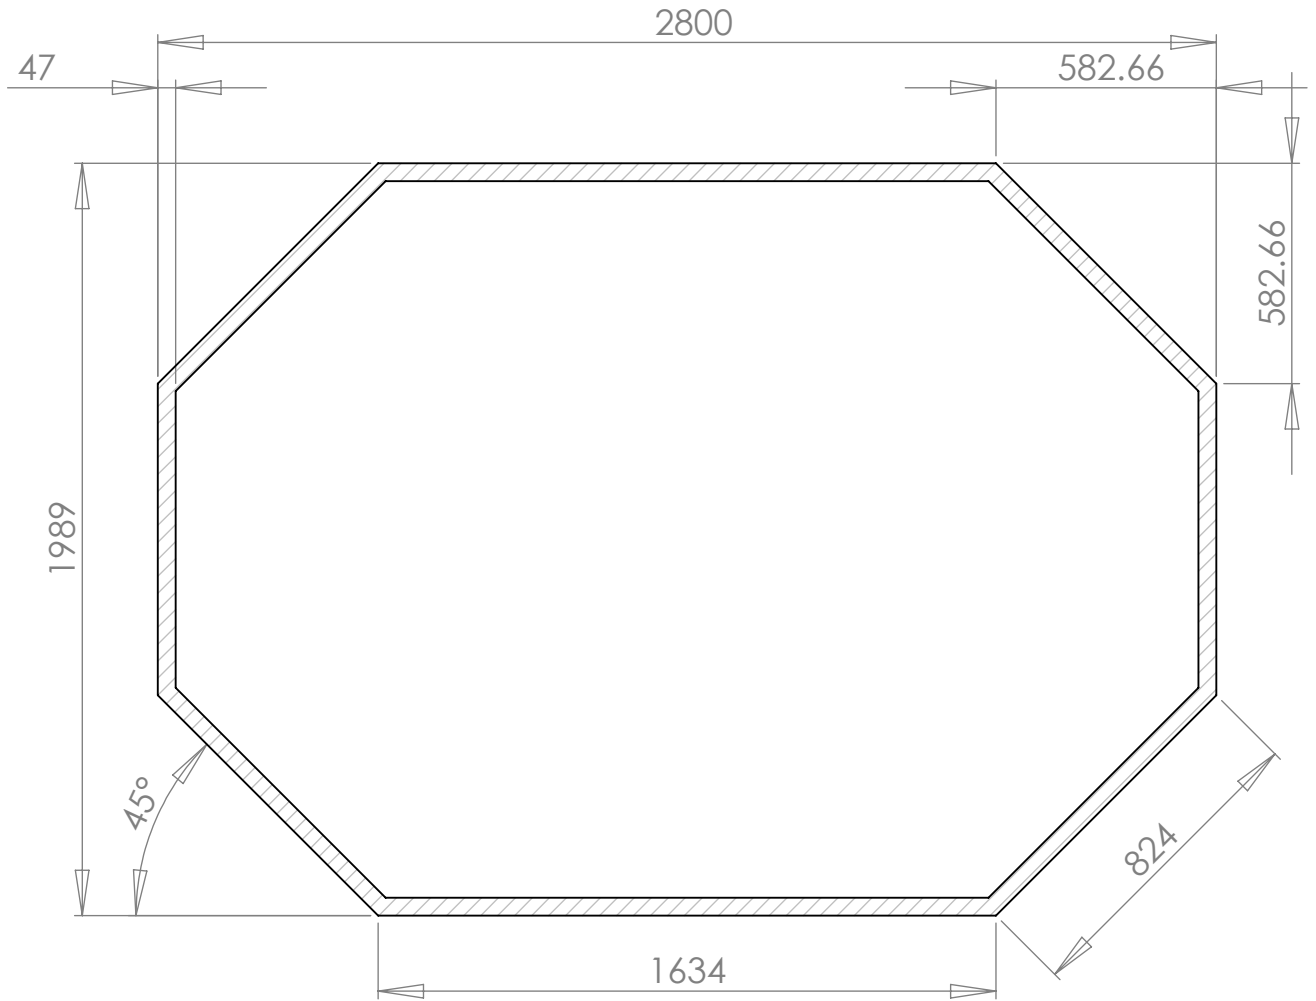

E

F

UNLESS OTHERWISE SPECIFIED:
 DIMENSIONS ARE IN MILLIMETERS
 RADIUS ARE 0.5mm

Material:

Part Name:

Alton Evo Octagonal 9x6 Base Plan

The Greenhouse People Ltd © 2017

Section No: NA

SCALE: 1:20

A4

REVISION

DATE 02/06/2018