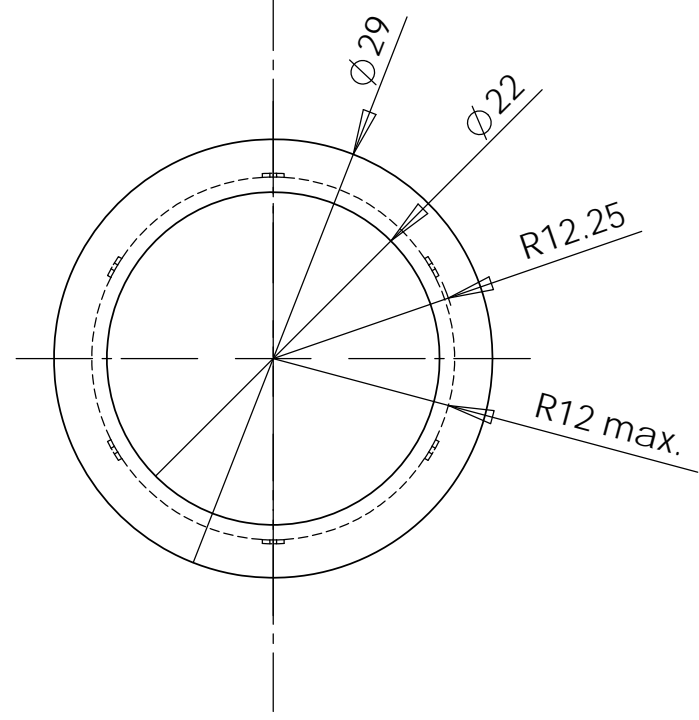

1

2

3

4

A

B

C

D

E

F

UNLESS OTHERWISE SPECIFIED:
DIMENSIONS ARE IN MILLIMETERS

FINISH: DEBUR AND BREAK SHARP EDGES
MATERIAL: BLACK POLYPROPYLENE
EXTERIOR GRADE

TITLE: **D201 -**
GUTTER OUTLET STUD

A4