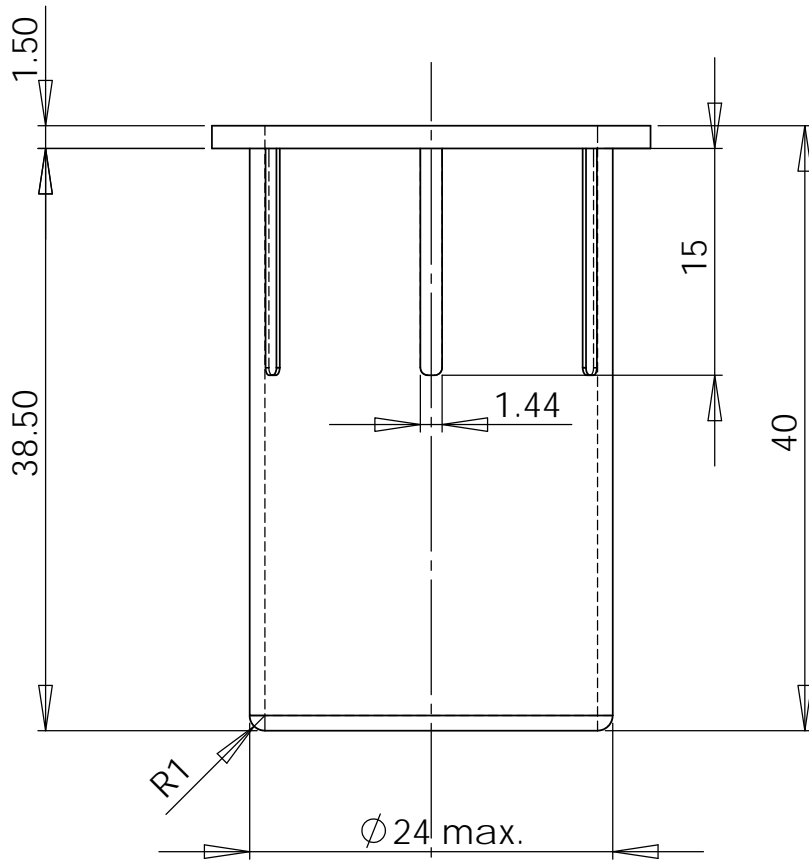

E

F

UNLESS OTHERWISE SPECIFIED:
DIMENSIONS ARE IN MILLIMETERS

FINISH: DEBUR AND BREAK SHARP EDGES
MATERIAL: BLACK POLYPROPYLENE
EXTERIOR GRADE

TITLE: **D201 -**
GUTTER OUTLET STUD

A4